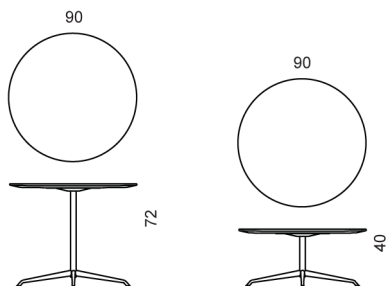

CLASH 835 table

design Samuli Naamanka

Clash 835 coffee table is suitable to be used as a lounge table.

PRODUCT DETAILS

Matal parts chromed or painted
Veneer surface on MDF core (birch / beech / oak)
Surface lacquered, stained or painted

Code	Size (cm)	Height (cm)
835/D90 x 73	D 90	73
835/D90 x 40	D 90	44

Other sizes are also available. Please ask for details.

NAAMANKA

Naamanka Finland www.naamanka.fi info@naamanka.fi ph.+ 358 40 8495480 or +358 41 5282698