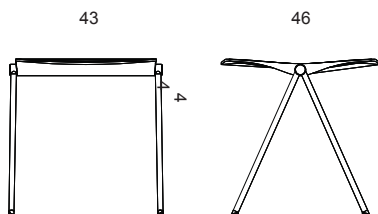

CLASH 239 stool

design Samuli Naamanka

Clash 237 stool is piece of art. The beautiful and organic shape of the seat creates harmonic and graceful atmosphere to the space. The seat is also available with upholstery.

PRODUCT DETAILS

Wooden parts: oak, birch or ash

Surface finishing: lacqued, stained or painted

Frame: chrome or powder coating

Upholstery: seat upholstery

Accessories: felt glides

Stackable max. 12pcs

Code	Seat type	Height (cm)	Width	Depth	Fabric needed	Weight
239A	No upholstery	44	43	46		4.5 kg
239AC	Seat pad	44	43	46	0.6m/2pcs	4.7 kg
239A (C) Z with linking device						