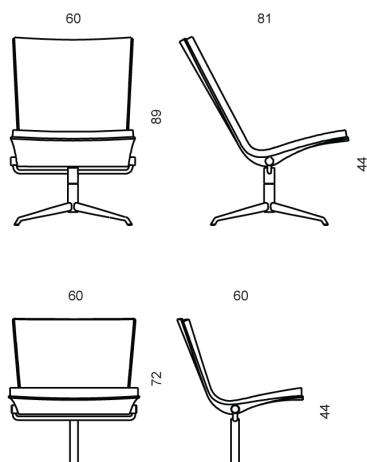

CLASH 235 Lounge Chair

design Samuli Naamanka

Clash 235 lounge chair has front upholstery. The base is available with a four pointed star base or flange leg.

PRODUCT DETAILS

Wooden parts: oak, birch or ash
Surface finishing: lacqued, stained or painted
Frame: chrome or powder coating
Front face full upholstery

Weight 18 kg
Width 490 mm
Depth 520 mm
Height 810/440 mm

Code	Seat type	Base	Fabric needed	Weight
235	Front face upholstery	4 stars	1.45m/2pcs	18kg
235s	Front face upholstery	4 stars	1.35m/2pcs	15 kg
235F	Front face upholstery	flange leg	1.45m/2pcs	18kg
235sF	Front face upholstery	flange leg	1.35m/2pcs	15 kg

Clash 235 s

Weight 15 kg
Width 490 mm
Depth 520 mm
Height 720/440 mm

NAAMANKA

Naamanka Finland www.naamanka.fi info@naamanka.fi ph.+ 358 40 8495480 or +358 41 5282698