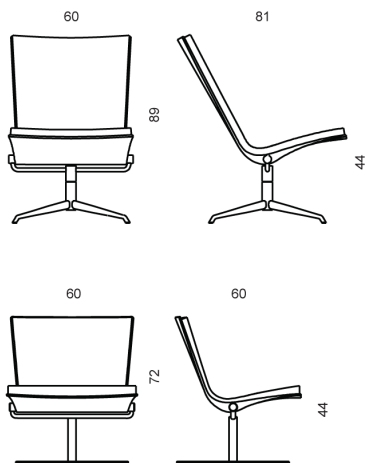

# CLASH 235 Lounge Chair

design Samuli Naamanka

Clash 235 lounge chair has front upholstery. The base is available with a four pointed star base or flange leg.

## PRODUCT DETAILS

Wooden parts: oak, birch or ash  
Surface finishing: lacqued, stained or painted  
Frame: chrome or powder coating  
Front face full upholstery

Weight 18 kg  
Width 600 mm  
Depth 785 mm  
Height 810/440 mm

Code	Seat type	Base	Fabric needed	Weight
235	Front face upholstery	4 stars	1.45m/2pcs	18kg
235s	Front face upholstery	4 stars	1.35m/2pcs	15 kg
235F	Front face upholstery	flange leg	1.45m/2pcs	18kg
235sF	Front face upholstery	flange leg	1.35m/2pcs	15 kg

## Clash 235 s

Weight 15 kg  
Width 600 mm  
Depth 670 mm  
Height 720/440 mm